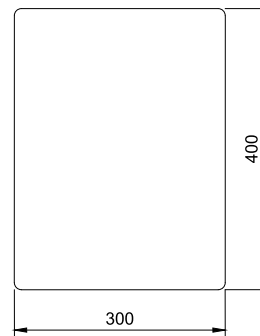

TIMBER STUMP SEAT

Product: TIMBER SETTING RANGE

NEWCASTLE STREET
FURNITURE

Seasoned Australian Timber
with seamless black painted/treated ends.

CODE: TLS

DIMENSIONS

300 (L) X 400(H) X 300(W)

FEATURES