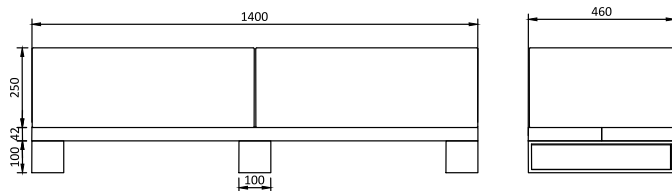

Green Living Range

Product: Planter

NEWCASTLE STREET
FURNITURE

Outdoors & Indoor Office, Unit and Home Planters
for greener living.

CODE: GLPB / GLPB1

DIMENSIONS

700 (L) X 250(H) X 460(W)

1400 (L) X 250(H) X 460(W)

FEATURES

- Mild Steel
- Spotted Gum Batten
- Precast Concrete
- Powder Coated Finish
- Stainless Steel Fixings
- Australian Made
- Locally Sourced Materials