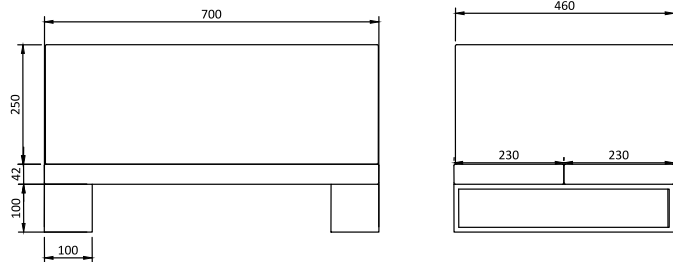

Green Living Range

Product: Planter

NEWCASTLE STREET
FURNITURE

Outdoors & Indoor Office, Unit and Home Planters
for greener living.

CODE: GLPB / GLPB1

DIMENSIONS

700 (L) X 250(H) X 460(W)

1400 (L) X 250(H) X 460(W)

FEATURES

- Mild Steel
- Spotted Gum Batten
- Precast Concrete
- Powder Coated Finish
- Stainless Steel Fixings
- Australian Made
- Locally Sourced Materials